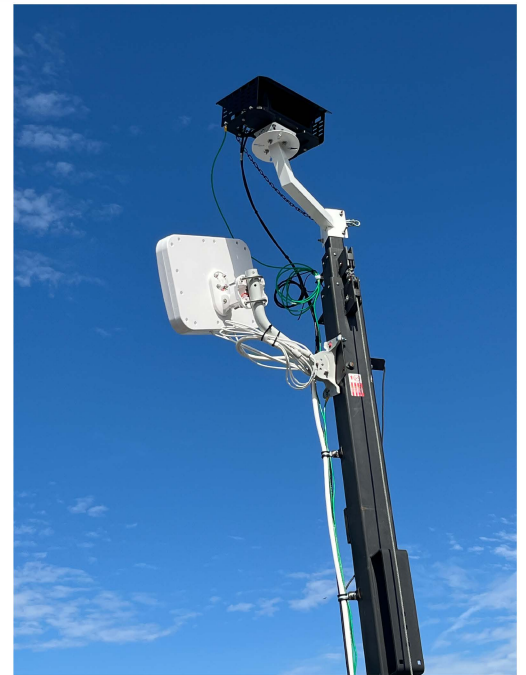

Portable, Battery Powered, Wireless LiDAR Trailer Temporary Detection for Vehicles & Pedestrian - 2 Hour Deployment

Genesis Factor, LLC
Greenwood, Indiana
www.mobilespector.com
Sales@mobilespector.com
PASandersmunapp@mobilespector.com
(317) 496-0763

Purebred LiDAR Detection for All Modes of Transportation